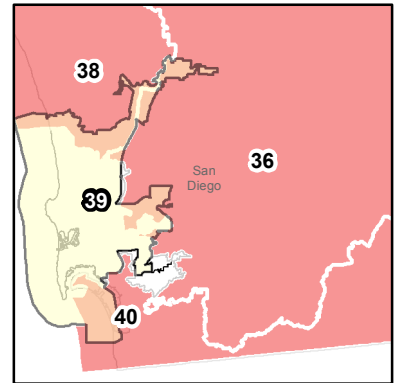

2013 - 2014 Senate Districts

Los Angeles Area

San Diego Area

San Francisco Area

The yellow color represents odd-numbered districts created by the Citizens Redistricting Commission in 2011, which went into effect during the 2012 election cycle.

The pink color represents even-numbered districts created in 2001 and active until the 2014 election cycle. 2014 elections will be held in the new even-numbered Senate districts created by the Citizens Redistricting Commission in 2011.