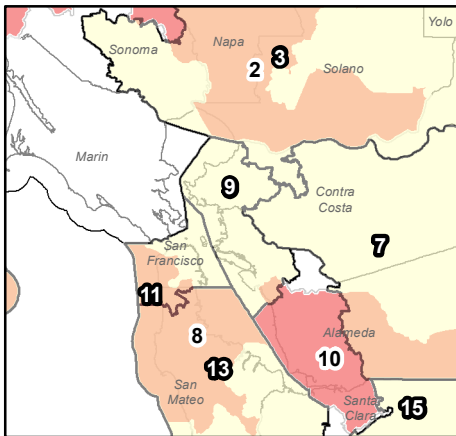

2013 - 2014 Senate Districts

Los Angeles Area

San Diego Area

San Francisco Area

The yellow color represents odd-numbered districts created by the Citizens Redistricting Commission in 2011, which went into effect during the 2012 election cycle.

The pink color represents even-numbered districts created in 2001 and active until the 2014 election cycle. 2014 elections will be held in the new even-numbered Senate districts created by the Citizens Redistricting Commission in 2011.

The unshaded areas represent the deferred areas that will have assigned coverage in the Senate for 2013-2014.

The orange color represents the accelerated areas for 2013-2014.