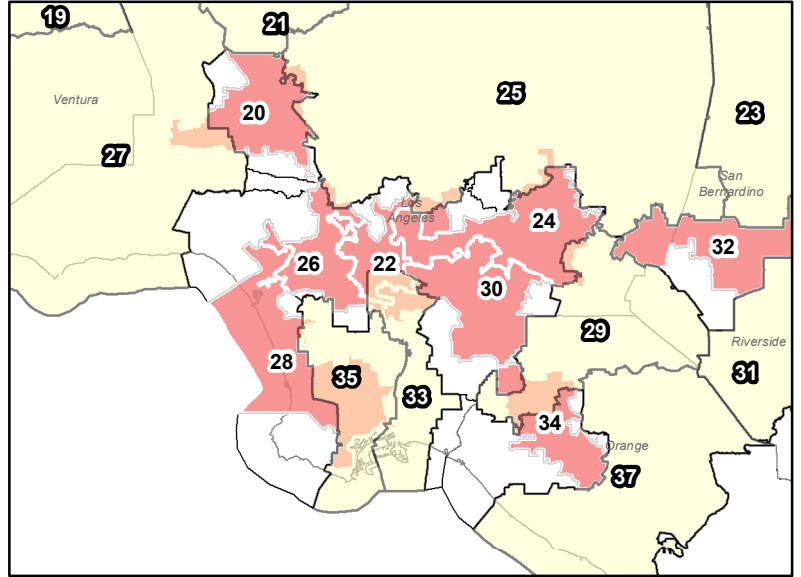

2013 - 2014 Senate Districts

Los Angeles Area

San Diego Area

San Francisco Area

The yellow color represents odd-numbered districts created by the Citizens Redistricting Commission in 2011, which went into effect during the 2012 election cycle.

The pink color represents even-numbered districts created in 2001 and active until the 2014 election cycle. 2014 elections will be held in the new even-numbered Senate districts created by the Citizens Redistricting Commission in 2011.

The unshaded areas represent the deferred areas that will have assigned coverage in the Senate for 2013-2014.

The orange color represents the accelerated areas for 2013-2014.